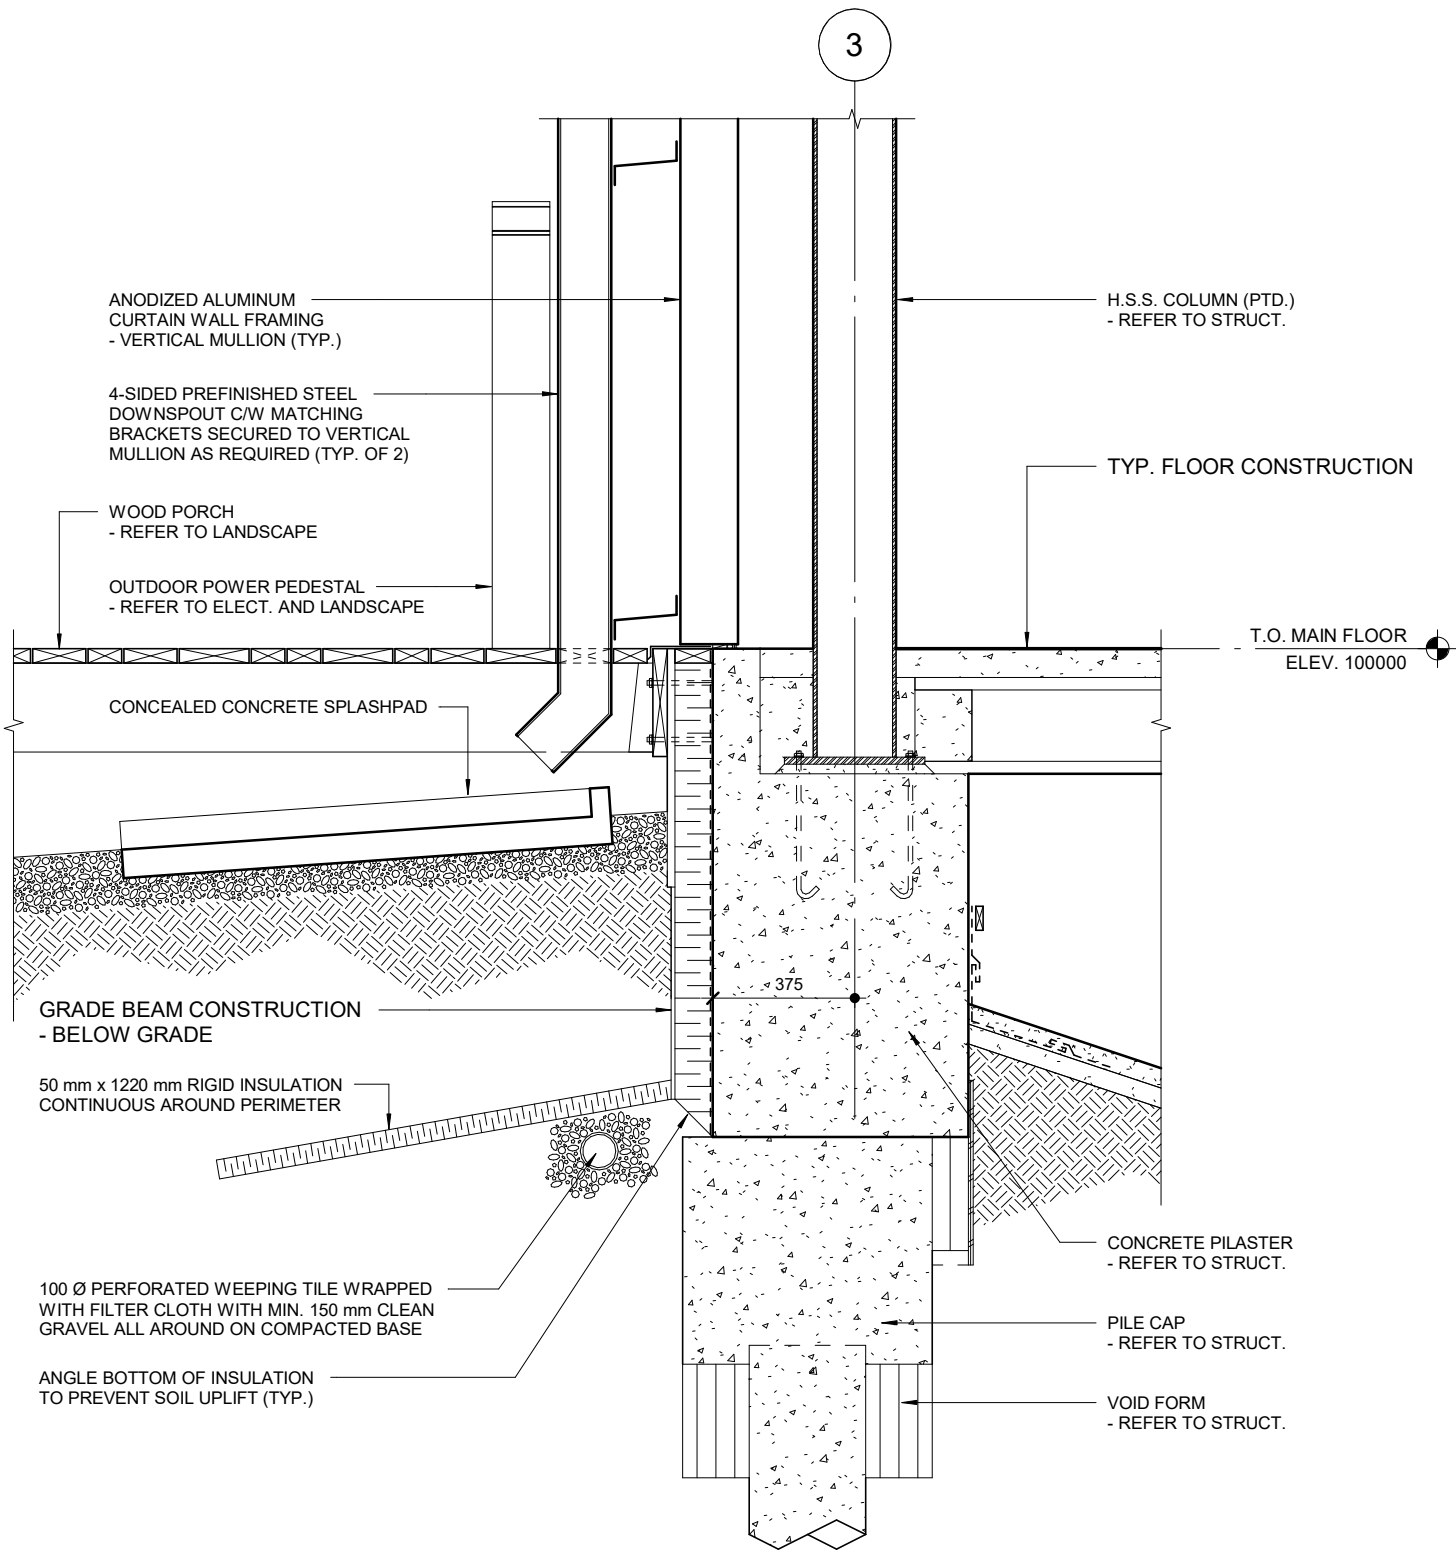

3

SECTION THRU DOWNSPOUT AT PORCH

SCALE 1 : 20

LM Architectural Group

500-136 Market Ave
 Winnipeg Manitoba
 Canada R3B 0P4
 t: (204) 942.0681
 f: (204) 943.8676
 www.lm-architects.com

PROJECT:
Bill and Helen Norrie Library